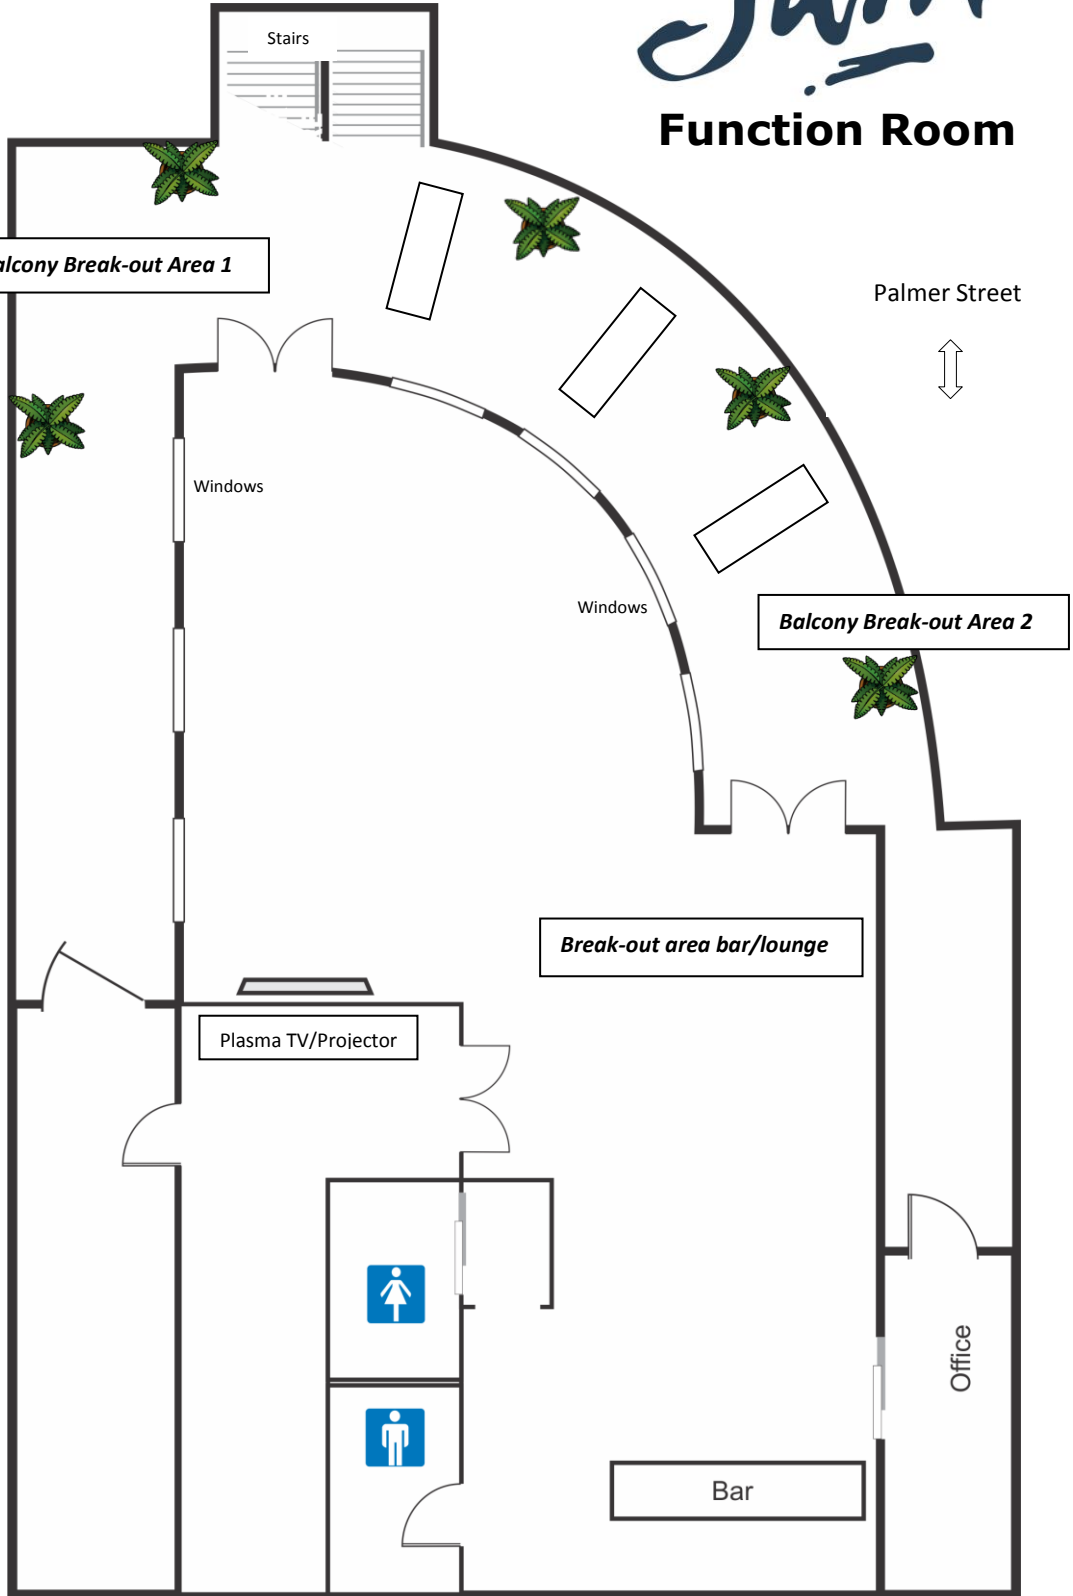

← Dean Street →

# Jam Function Room

## Standard Room Set-up

<b>Boardroom Table</b> Max 28 pax 	<b>Theatre style</b> Max 30 pax 
<b>U-Shape Table</b> Max 24 pax 	<b>Class room Set-up</b> Max 24 pax 
<b>Banquet Style</b> Max 32 pax (8 per table) 	<b>2 long table + square</b> Max 50pax 

Grand Hotel →